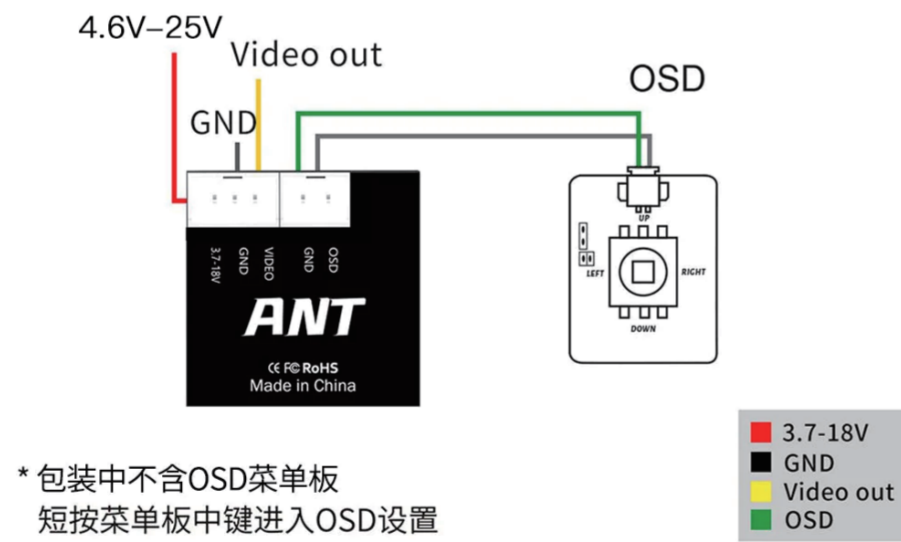

连接示意图

* 包装中不含OSD菜单板
短按菜单板中键进入OSD设置

相机菜单

主菜单	曝光
曝光	亮度 <20>
白平衡	曝光模式 全局
日夜切换	高级
图像增强	返回
视频设置	
语言 <中文>	
恢复出厂设置	
保存退出	
	亮度 (0-30)
	曝光模式(全局 /背光补偿)
	背光补偿 (1-8)

相机菜单

白平衡	日夜切换
模式	模式 <外部触发>
自动跟踪白平衡	返回
返回	
模式 (自动跟踪白平衡/手动白平衡)	模式(外部触发/内部触发/黑白/彩色)
红色增益 (0-32)	
蓝色增益 (0-32)	
图像增强	视频设置
对比度 <自动>	视频制式 <PAL>
锐度 <自动>	高清制式 CVBS
饱和度 <自动>	
3D降噪 <自动>	
返回 <自动>	返回
对比度 自动/手动	视频制式 <PAL/NTSC>
锐度 自动/手动	
饱和度 自动/手动	
3D降噪 自动/手动	

产品规格

Model	Caddx Ant lite	Caddx Ant
Image Sensor	1/3" CMOS Sensor	
Horizontal Resolution	1200 TVL	
TV System	NTSC or PAL	
MENU	Support	
IMAGE	16:9 or 4:3	
Synchronization	Internal	
Electronic Shutter	PAL: 1/50~100,000; NTSC: 1/60~100,000	
S/N Ratio	>52dB (AGC OFF)	
Video Output	CVBS	
Lens	2.1mm	1.8mm
Min. Illumination	0.001Lux@F1.2	
Auto Gain Control	YES	
BLC	YES	
WDR	Global WDR	
DNR	3D DNR	
Dimensions	14mm*14mm	14*14mm(bracket to 19*19mm)
Wide Power Input	DC 4.6V-25V	
Work Temperature	-20℃~+60℃	
Work Humidity	20%~80%	
Weight	1.5g (N.W.)	2g (N.W.)