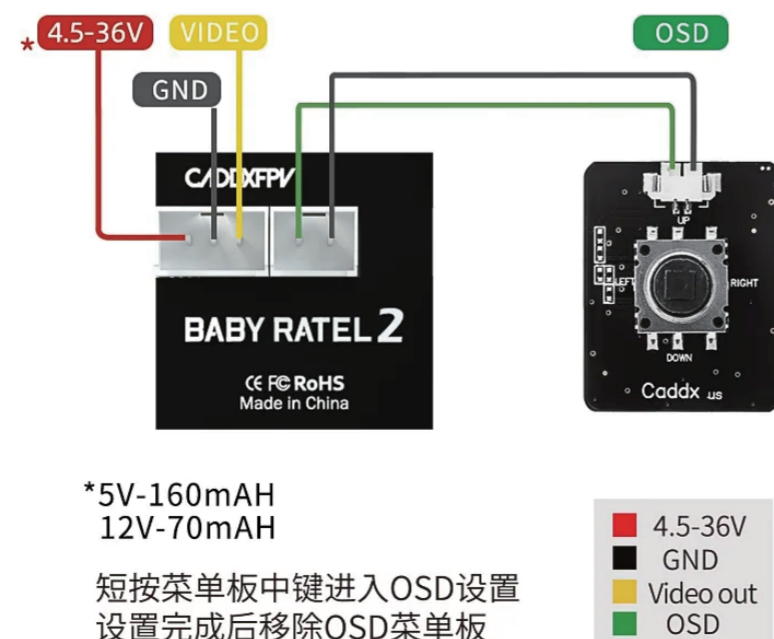

安装连线

相机osd菜单

主菜单	曝光
曝光	亮度 <12>
白平衡	曝光模式 全局
日夜切换	高级
图像增强	返回
视频设置	
语言 <中文>	
恢复出厂设置	
保存退出	

亮度 (0-30)
曝光模式 (全局 /背光补偿)
背光补偿 (1-8)

白平衡	日夜切换
模式	模式 <外部触发>
自动跟踪白平衡	返回
返回	

模式 (自动跟踪白平衡/手动白平衡)
红色增益 (0-32)
蓝色增益 (0-32)

模式 (外部触发/内部触发/黑白/彩色)

图像增强

对比度 <自动>
锐度 <自动>
饱和度 <自动>
3D降噪 <自动>
返回 <自动>

对比度 自动/手动
锐度 自动/手动
饱和度 自动/手动
3D降噪 自动/手动

视频设置

视频制式 <PAL>
同轴高清制式 CVBS
图像比例 <4:3>
D-WDR <开>
返回

视频制式 <PAL/NTSC>
图像比例 <4:3/16:9>
D-WDR (开/关)

产品规格

型号	Baby Ratel 2
传感器	1/1.8" Inch sensor
水平分辨率	1200TVL
视频制式	NTSC & PAL (changeable)
比例	16:9 & 4:3 (changeable)
WDR	Super WDR (HDR)
最低照度	Starlight
视场角	165°
电子快门	PAL: 1/50-100,000; NTSC: 1/60-100,000
相机OSD	Separate OSD
语言	(ENGLISH/中文/繁體中文/русский /ESPAÑOL/ITALIANO/ FRANCAIS/ POLSKIM/ PORTUGUES/日本語)
场景模式	Auto/Color/B&W/EXT
尺寸	14mm*14mm
宽电压输入	DC 4.5-36V
重量	3g (N.W.)