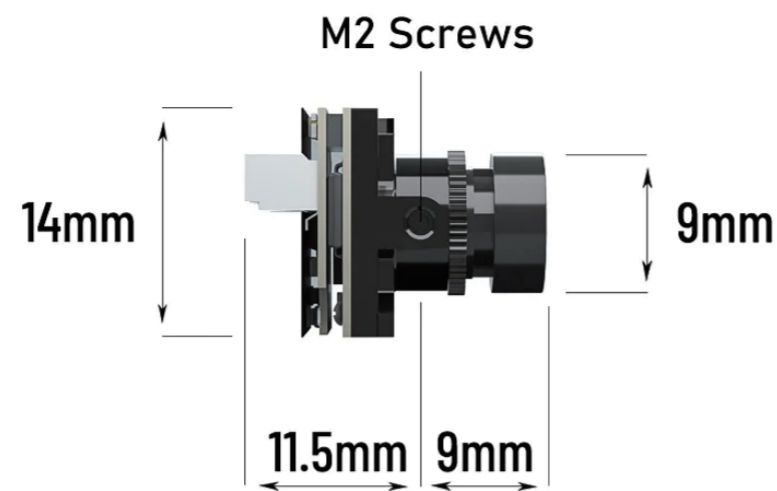

Connection

Camera menu

MAIN MENU	AE
AE	BRIGHTNESS <12>
WB	EXPOSURE MODE
DAY&NIGHT	GLOBE
IMAGE ENHANCE	ADVANCED
VIDEO SETTING	RETURN
LANGUAGE	
<ENGLISH>	
RESET	
SAVE EXIT	
EXIT	

BRIGHTNESS (0-30)
EXPOSURE MODE (GLOBE/ BLC)
BLC (1-8)

WE	DAY NIGHT
MODE <ATW>	MODE <EXT>
RETURN	RETURN

MODE (ATW/MWB)   MODE (BW/AUTO /COLOR/EXT)
RGAIN (0-32)
BGAIN (0-32)

IMAGE ENHANCE	VIDEO SETTING
CONTRAST <AUTO>	VIDEO STANDARD <PAL>
SHARPNESS <AUTO>	HD FORMAT
COLOR GAIN <AUTO>	CVBS
3DNR <AUTO>	IMAGE RATIO <4:3>
RETURN <AUTO>	D-WDR <OPEN>
	RETURN

CONTRAST (MANUAL/ AUTO)   VIDEO STANDARD (PAL/NTSC)
SHARPNESS (MANUAL/AUTO)   IMAGE RATIO (4:3/16:9)
COLOR GAIN (MANUAL/AUTO)   WDR (OPEN/CLOSE)
3DNR (MANUAL/AUTO)

Specifications

Model	Baby Ratel 2
Image Sensor	1/1.8" Inch sensor
Horizontal Resolution	1200TVL
TV System	NTSC & PAL (changeable)
IMAGE	16:9 & 4:3 (changeable)
WDR	Super WDR (HDR)
Min. Illumination	Starlight
FOV	165°
Electronic Shutter	PAL: 1/50-100,000; NTSC: 1/60-100,000
Camera OSD	Separate OSD
Language	(ENGLISH/中文/繁體中文/русский /ESPAÑOL/ITALIANO/ FRANCAIS/ POLSKIM/ PORTUGUES/日本語)
Day/Night	Auto/Color/B&W/EXT
Dimensions	14mm*14mm
Wide Power Input	DC 4.5-36V
Weight	3g (N.W.)