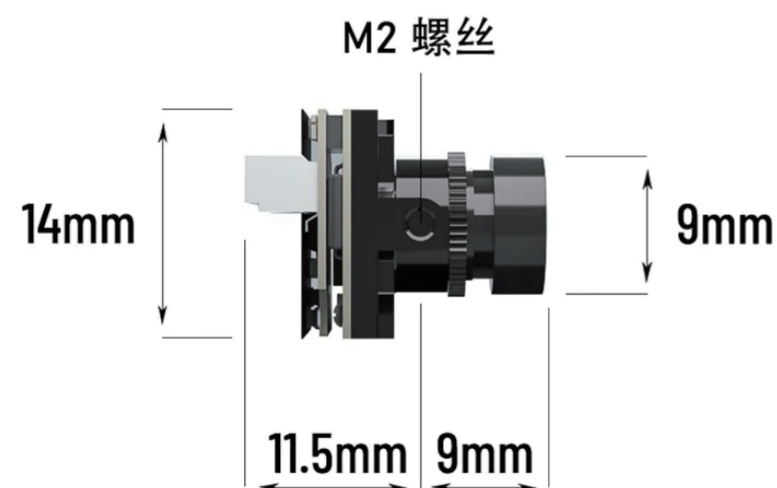

安装连线

相机osd菜单

主菜单	曝光
曝光	亮度 <12>
白平衡	曝光模式 全局
日夜切换	高级
图像增强	返回
视频设置	
语言 <中文>	
恢复出厂设置	
保存退出	

亮度 (0-30)
曝光模式 (全局 /背光补偿)
背光补偿 (1-8)

白平衡	日夜切换
模式	模式 <外部触发>
自动跟踪白平衡	返回
返回	

模式 (自动跟踪白平衡/手动白平衡)
红色增益 (0-32)
蓝色增益 (0-32)

模式 (外部触发/内部触发/黑白/彩色)

图像增强

对比度 <自动>
锐度 <自动>
饱和度 <自动>
3D降噪 <自动>
返回 <自动>

对比度 自动/手动
锐度 自动/手动
饱和度 自动/手动
3D降噪 自动/手动

视频设置

视频制式 <PAL>
同轴高清制式 CVBS
图像比例 <4:3>
D-WDR <开>
返回

视频制式 <PAL/NTSC>
图像比例 <4:3/16:9>
D-WDR (开/关)

产品规格

型号	Baby Ratel 2
传感器	1/1.8" Inch sensor
水平分辨率	1200TVL
视频制式	NTSC & PAL (changeable)
比例	16:9 & 4:3 (changeable)
WDR	Super WDR (HDR)
最低照度	Starlight
视场角	165°
电子快门	PAL: 1/50-100,000; NTSC: 1/60-100,000
相机OSD	Separate OSD
语言	(ENGLISH/中文/繁體中文/русский /ESPAÑOL/ITALIANO/ FRANCAIS/ POLSKIM/ PORTUGUES/日本語)
场景模式	Auto/Color/B&W/EXT
尺寸	14mm*14mm
宽电压输入	DC 4.5-36V
重量	3g (N.W.)